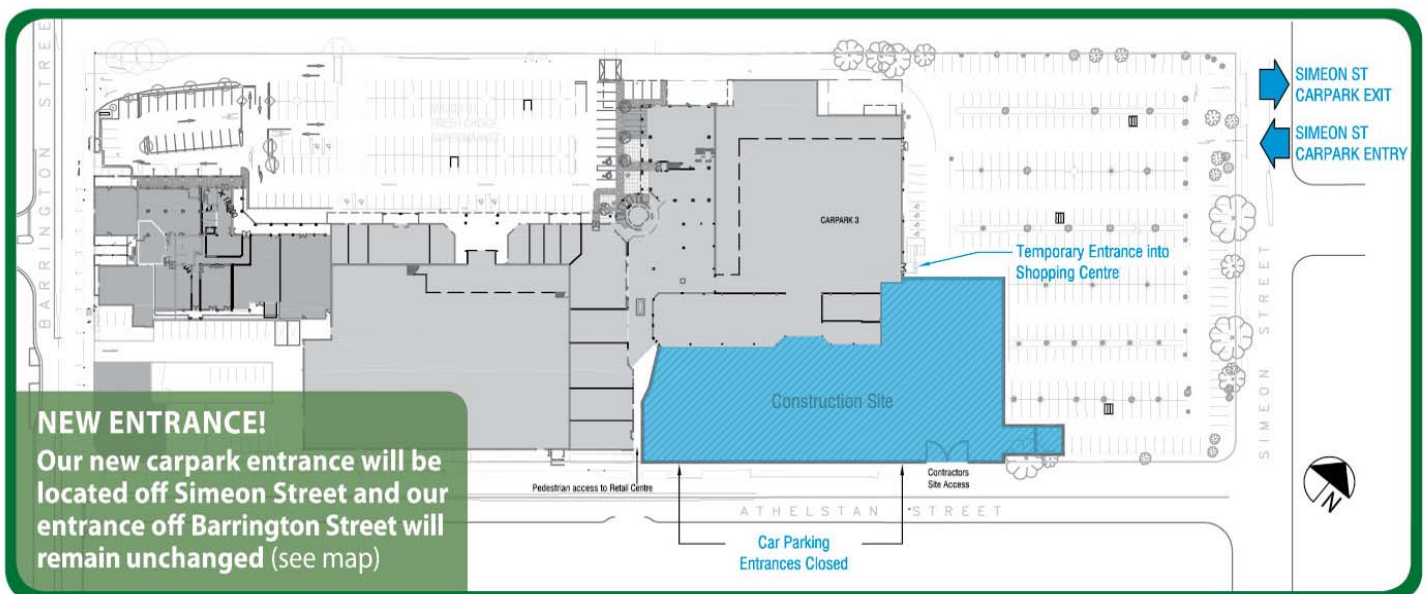

we are
growing

Barrington
all together easy shopping

Exciting times are ahead at Barrington Shopping Centre!